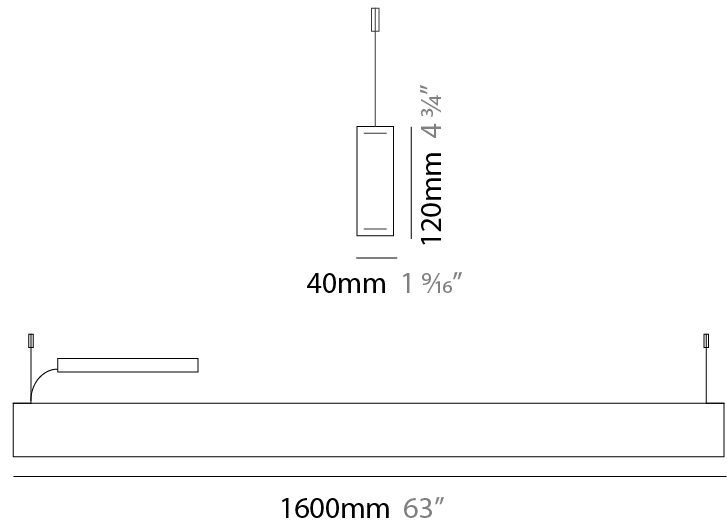

PROJECT	_____
TYPE	_____
SPECIFIER	_____
QUANTITY	_____
DATE	_____

LED120 SUSPENSION

D71026-

base number
Color   Finish
Temperature   Options

1. To build a product code in our configurator select the specify button on the base model # product page
2. To build a manual product code on this datasheet choose from the options listed below in blue font and add the suffix to the base model #

GENERAL

Series: Woodlin
Subseries: LED120
Brand: Tunto
Division: Design
Mounting Type: Suspension
Mounting Location: Ceiling
Subcategory: Profile

PHYSICAL

Shape: Rectangle
Length (mm): 1600
Length (in): 63
Width (mm): 40
Width (in): 1 9/16
Height (mm): 120
Height (in): 4 3/4
Max. Overall Height (mm): 2120
Max. Overall Height (in): 83 7/16
Light Distribution: Direct / Indirect
Diffuser: Opal
Fixture Finish: [WAL](#) / [ASH](#) / [OAK](#) / [BLK](#) / [WHI](#)
Fixture Material: Wood
Cable Details: 2000mm / 78 3/4"

ELECTRICAL

Lamp Type: LED
Input Wattage (W): 74
Total Output Wattage (W): 63
Dimming: Tri-Mode (Non-Dimming and Phase Dimming (120Vac only) and 0-10V Dimming)
Driver Included: Yes
Driver Location: Integrated
Driver Type: Constant Current - Universal
Driver Class: Class 2
Input Voltage (V): 120 - 277
Constant Current (MA): 700

LED

Color Temperature (°K): [2700](#) / [3000](#) / [4000](#)
Max. Delivered Lumen (lm): 3600
CRI: >93 CRI
Lamp Life (hrs): 50000

OPTICAL

RATINGS AND CERTIFICATIONS

Certified By: Certified for North American Standards
IP rating: IP20