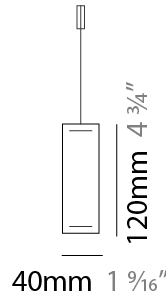

PROJECT _____
TYPE _____
SPECIFIER _____
QUANTITY _____
DATE _____

LED120 SUSPENSION

D71024-

base number
Color   Finish
Temperature   Options

1. To build a product code in our configurator select the specify button on the base model # product page
2. To build a manual product code on this datasheet choose from the options listed below in blue font and add the suffix to the base model #

GENERAL

Series: Woodlin
Subseries: LED120
Brand: Tunto
Division: Design
Mounting Type: Suspension
Mounting Location: Ceiling
Subcategory: Profile

PHYSICAL

Shape: Rectangle
Length (mm): 1000
Length (in): 39 ³/₈
Width (mm): 40
Width (in): 1 ⁹/₁₆
Height (mm): 120
Height (in): 4 ³/₄
Max. Overall Height (mm): 2120
Max. Overall Height (in): 83 ⁷/₁₆
Light Distribution: Direct / Indirect
Diffuser: Opal
Fixture Finish: [WAL](#) / [ASH](#) / [OAK](#) / [BLK](#) / [WHI](#)
Fixture Material: Wood
Cable Details: 2000mm / 78 3/4"

ELECTRICAL

Lamp Type: LED
Input Wattage (W): 46
Total Output Wattage (W): 38
Dimming: Tri-Mode (Non-Dimming and Phase Dimming (120Vac only) and 0-10V Dimming)
Driver Included: Yes
Driver Location: Integrated
Driver Type: Constant Current - Universal
Driver Class: Class 2
Input Voltage (V): 120 - 277
Constant Current (MA): 700

LED

Color Temperature (°K): [2700](#) / [3000](#) / [4000](#)
Max. Delivered Lumen (lm): 2200
CRI: >93 CRI
Lamp Life (hrs): 50000

OPTICAL

RATINGS AND CERTIFICATIONS

Certified By: Certified for North American Standards
IP rating: IP20